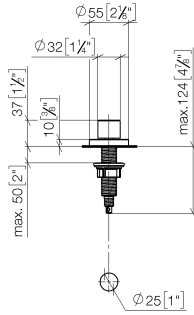

Strainer waste with control handle - Brushed Champagne (22kt Gold)

ELIO

10 710 970

- control for single basin
- including adapter for Bowden cable

Fits ELIO, ENO, MEM, META SQUARE, SYNC, TARA and TARA ULTRA

Fits: ELIO, MEM, TARA, TARA ULTRA, META SQUARE

	Brushed Champagne (22kt Gold)	10 710 970-46
	Chrome	10 710 970-00
	Brushed Platinum	10 710 970-06
	Platinum	10 710 970-08
	Durabrand (23kt Gold)	10 710 970-09
	Dark Chrome	10 710 970-19
	Brushed Durabrand (23kt Gold)	10 710 970-28
	Matte Black	10 710 970-33
	Champagne (22kt Gold)	10 710 970-47
	Brushed Chrome	10 710 970-93
	Brushed Dark Platinum	10 710 970-99

10 710 970

mm [inches]

10 710 970

Parts for other finishes can be found here: [Chrome](#)

Spare parts list

No.	Item Number	Name	Quantity used	Delivery time
1	09 20 97 030-46	handle	1	60
2	90 12 12 002 00 90	fixing cap	1	2
3	09 27 87 006-46	rosette	1	30
4	90 14 10 043 00 90	seal	1	2
5	09 14 10 042 90	seal	1	2
6	09 29 06 087-46	spindle	1	-
Spare part can no longer be ordered, please order the replacement item				
7	04 30 01 029 00 90	adaptor	1	2
8	09 24 03 175 90	adaptor	1	2
9	09 11 10 073-07	connection	1	30
10	09 11 10 074-07	connection	1	30
11	09 11 10 079-07	connection	1	30
12	09 30 11 087 90	disc	1	2
13	09 23 30 024-07	nut	1	30